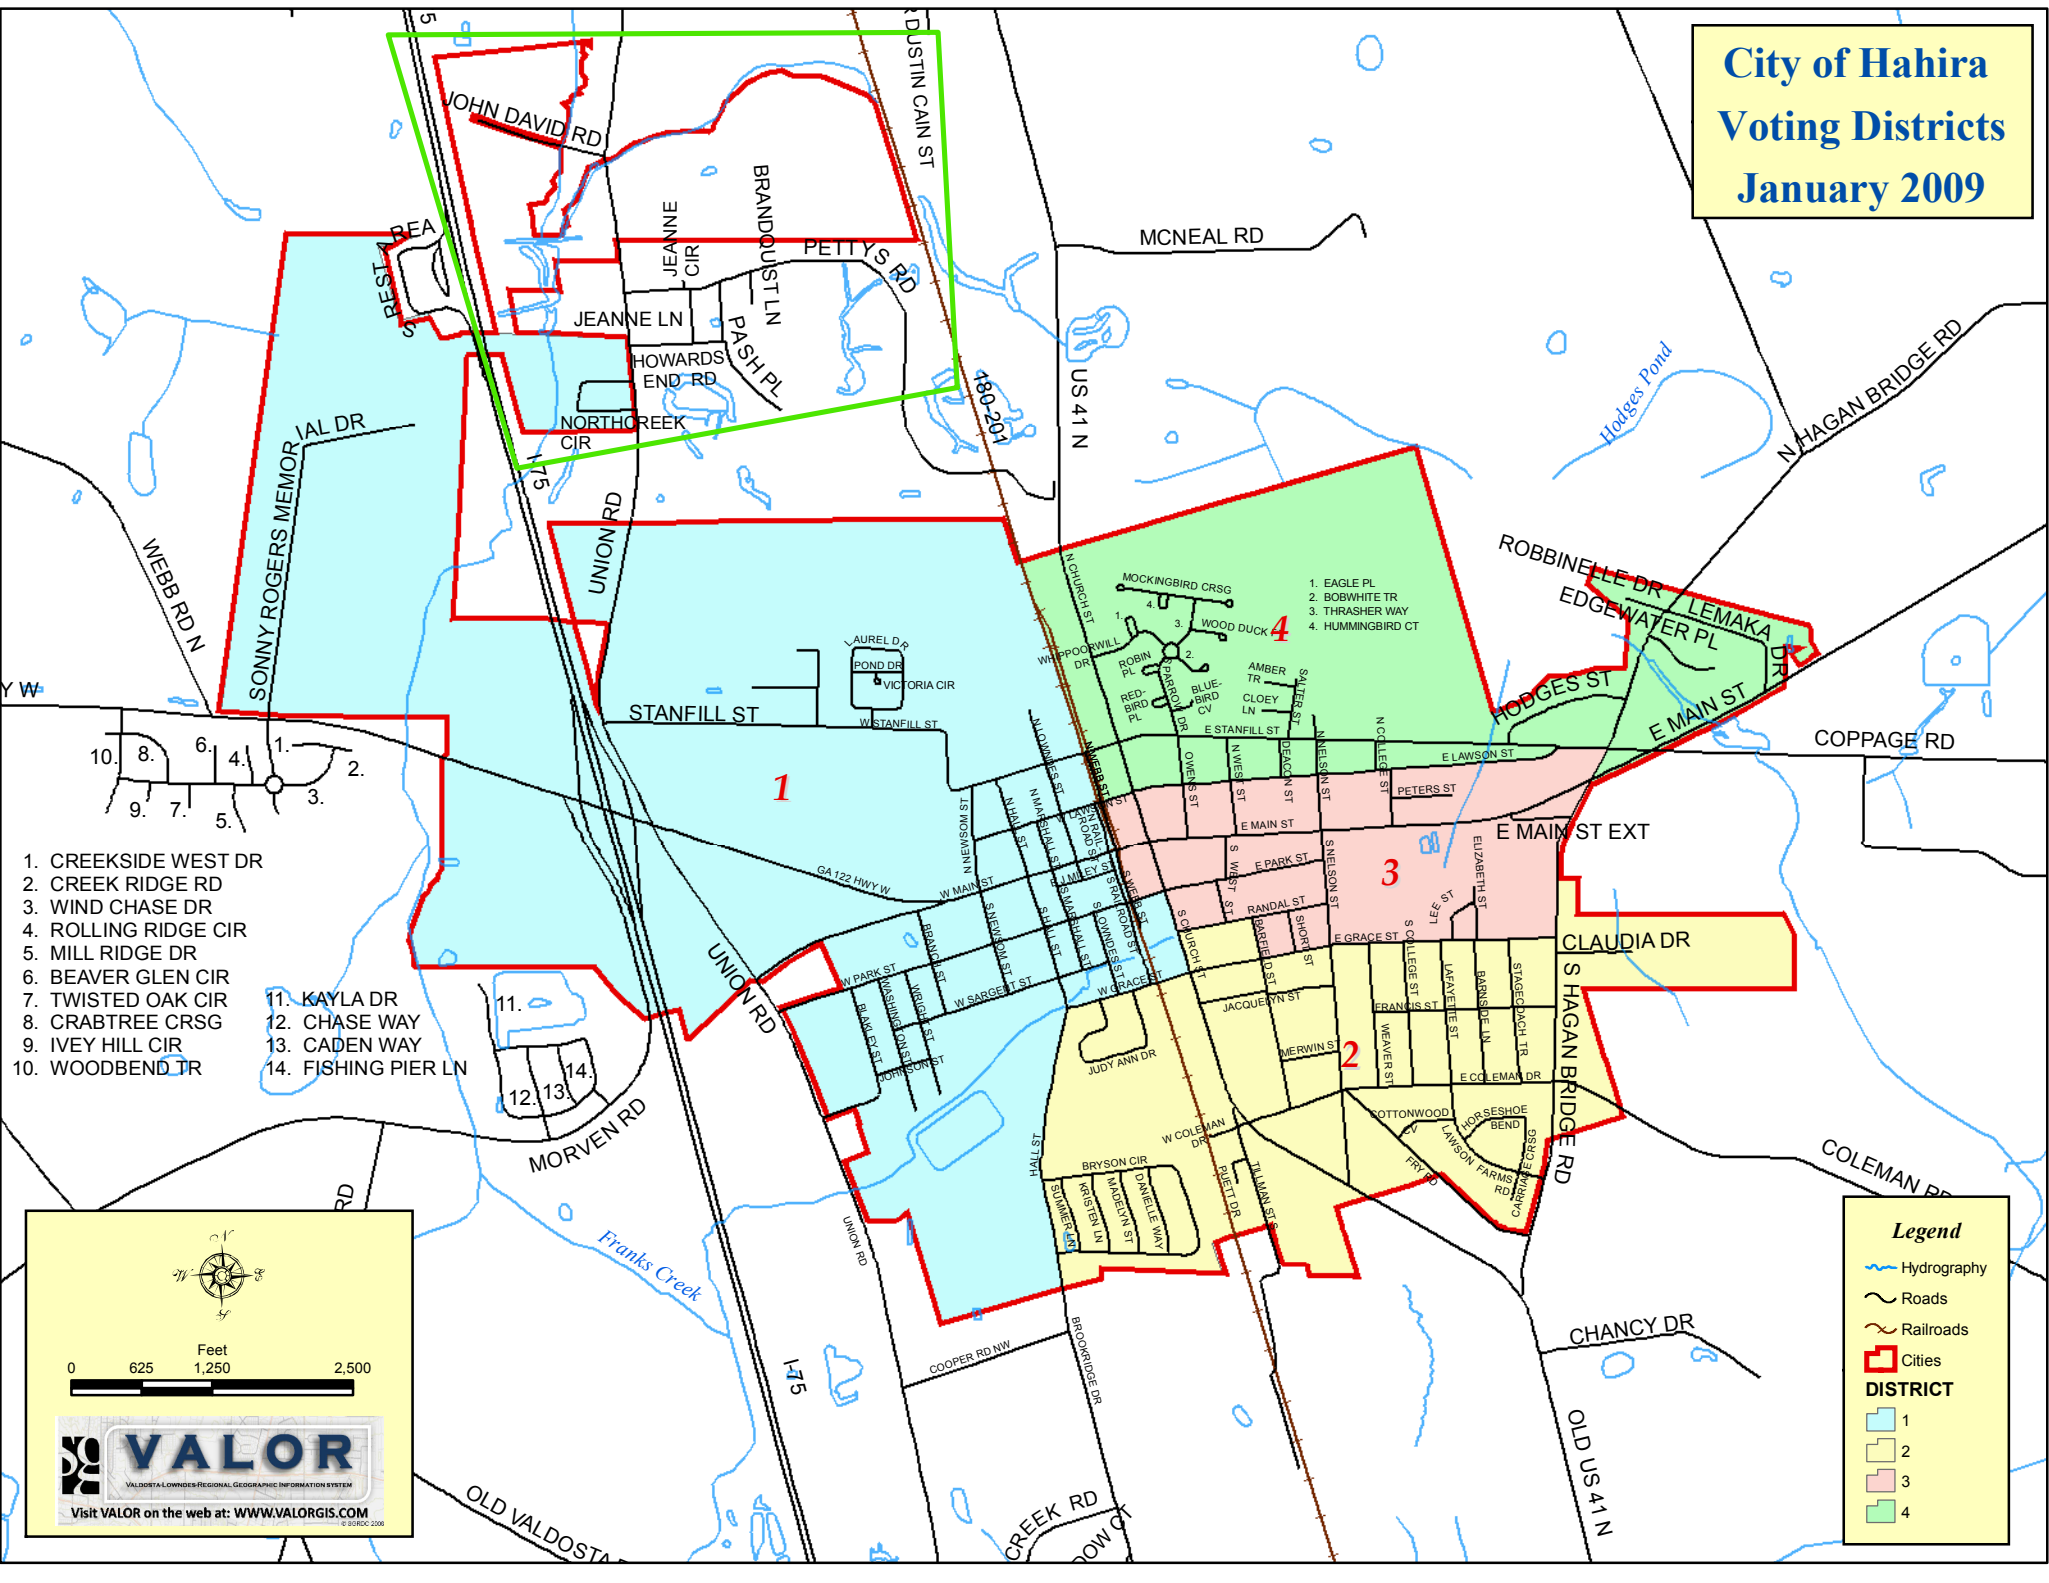

City of Hahira Voting Districts January 2009

1. CREEKSIDE WEST DR
2. CREEK RIDGE RD
3. WIND CHASE DR
4. ROLLING RIDGE CIR
5. MILL RIDGE DR
6. BEAVER GLEN CIR
7. TWISTED OAK CIR
8. CRABTREE CRSG
9. IVEY HILL CIR
10. WOODBEND TR
11. KAYLA DR
12. CHASE WAY
13. CADEN WAY
14. FISHING PIER LN

VALOR
VALDOSTA LOWLANDS REGIONAL GEOGRAPHIC INFORMATION SYSTEM
Visit VALOR on the web at: WWW.VALORGIS.COM

Legend

- Hydrography
- Roads
- Railroads
- Cities

DISTRICT

- 1
- 2
- 3
- 4